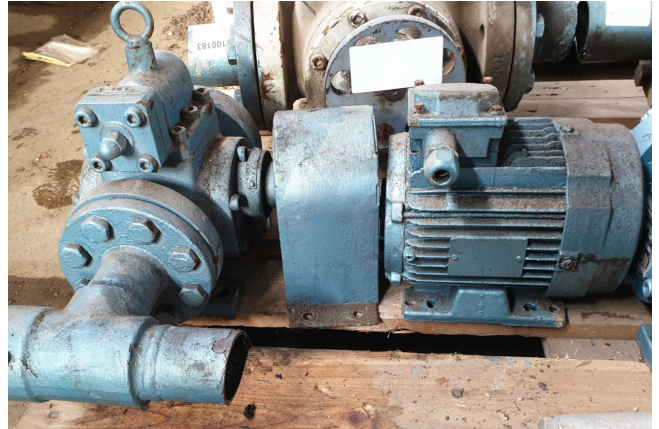

Mycom M50PM

Specifications

| | |
|--------------------|-------------|
| Marca | Mycom |
| Tipo | M50PM |
| Potencia máx. (kW) | 2,2 |
| Remarks | Y.o.b. 2014 |
| Stock | 1 |

Description

Used Mycom M50PM

Used Mycom/Mayekawa M50PM oil pump with electromotor Leroy Somer 60 Hz - 2,2 kW - 1720 RPM.